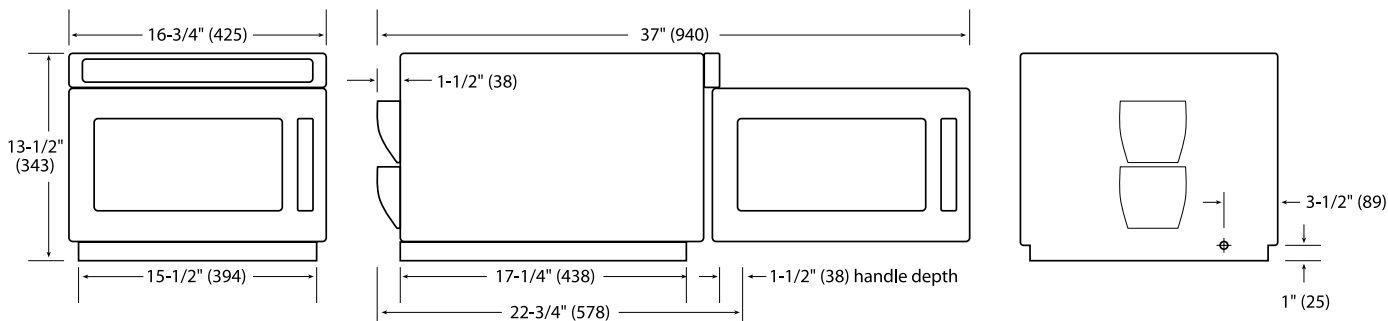

Cabinet	Exterior Dimensions	Usable Interior Dimensions
Height	13-1/2" (343 mm)	6-3/4" (171 mm)
Width	16-3/4" (425 mm)	13" (330 mm)
Depth (overall with handle)	22-3/4" (578 mm)	12" (305 mm)
Depth (door open 90°)	37" (940 mm)	
Usable Cavity Space	0.6 cubic ft. (17 L)	
Outer Case Material	Stainless Steel	
Cavity Interior Finish	Stainless Steel with Sealed-in Ceramic Shelf	

Electrical Characteristics	
Power Consumption	3000 W, 15.3 A
Power Output	1800 W*
Power Source	208 V - 240 V, 60 Hz, 20 A single phase
Plug Configuration	NEMA 6-20
Frequency	2450 MHz
Power Cord Length	5'6" (1.7 m)

Weight/Shipping Information	
Net Weight	68 lbs. (31 kg)
Approximate Shipping	74 lbs. (34 kg)
Shipping Box Size	24-5/8" L x 21-7/8" W x 18-5/8" H (625 mm x 556 mm x 473 mm)

Amana's continuing commitment to quality products may mean a change in specification without notice. *Microwave output ratings based on IEC 705 test.

Pizzaovens.com

1.877.FOR.OVEN
367.6836

Since 1999

Amana®
HIGH PERFORMANCE HAS A NAME™
www.amanacommercial.com