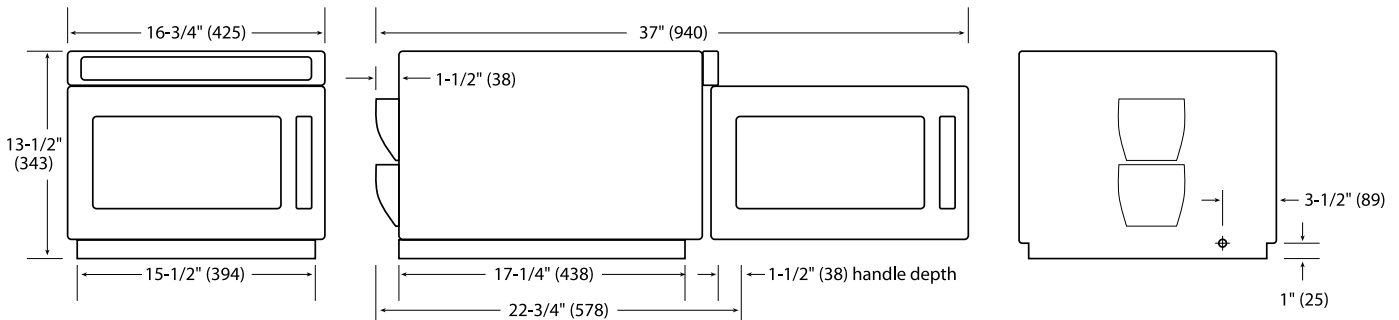

Cabinet	Exterior Dimensions	Usable Interior Dimensions
Height	13-1/2" (343 mm)	6-3/4" (171 mm)
Width	16-3/4" (425 mm)	13" (330 mm)
Depth (overall with handle)	22-3/4" (578 mm)	12" (305 mm)
Depth (door open 90°)	37" (940 mm)	
Usable Cavity Space	0.6 cubic ft. (17 L)	
Outercase Material	Stainless Steel	
Cavity Interior Finish	Stainless Steel with Sealed-in Ceramic Shelf	

Electrical Characteristics	
Power Consumption	3000 W, 15.3 A
Power Output	1800 W*
Power Source	208 V - 240 V, 60 Hz, 20 A single phase
Plug Configuration	NEMA 6-20
Frequency	2450 MHz
Power Cord Length	5'6" (1.7 m)

Weight/Shipping Information	
Net Weight	68 lbs. (31 kg)
Approximate Shipping	74 lbs. (34 kg)
Shipping Box Size	24-5/8" L x 21-7/8" W x 18-5/8" H (625 mm x 556 mm x 473 mm)

Amana's continuing commitment to quality products may mean a change in specification without notice. *Microwave output ratings based on IEC 705 test.

Pizzaovens.com

1.877.FOR.OVEN
367.6836

Since 1999

Amana®
HIGH PERFORMANCE HAS A NAME™
www.amanacommercial.com