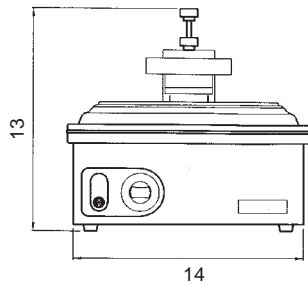

ALL ANVIL EQUIPMENT COMES WITH A ONE YEAR WARRANTY ON COMPONENTS AND DEFECTIVE WORKMANSHIP

ANVIL

SANDWICH PRESSES

MODELS:
TSA 7009
TSA 7109

NOTE:

When viewing the appliance from the front in its usual operating position, the width (W) of the product is the total distance from left to right ; the depth (D) of the product is the total distance from front to back ; the height (H) is the total distance from the bottom of the product to the top

DESCRIPTION	DELUXE SMOOTH PLATES
MODELS UNCOATED	TSA7009
MODELS COATED	TSA7109
SANDWICHES (p/hr)	Approx 90
VOLTAGE (V)	110
POWER (kW)	1.8
DIMENSIONS (in) (W x D x H)	14 x 19 x 13
BOX DIMNS (in) (W x D x H)	18 x 22 x 14
GRILL SURFACE (in) (W x D)	13 x 14
PACKED WT (lbs)	31
COMPLIES WITH SPEC	UL197