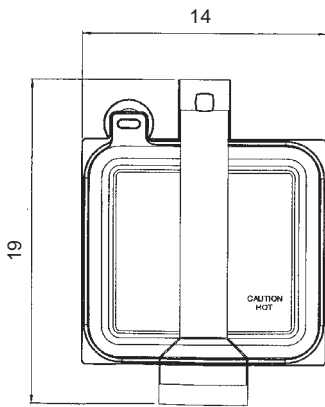

ALL ANVIL EQUIPMENT COMES WITH A ONE YEAR WARRANTY ON COMPONENTS AND DEFECTIVE WORKMANSHIP

ANVIL

SANDWICH PRESSES

MODELS:
TSA 7009
TSA 7109

NOTE:

When viewing the appliance from the front in its usual operating position, the width (W) of the product is the total distance from left to right ; the depth (D) of the product is the total distance from front to back ; the height (H) is the total distance from the bottom of the product to the top

DESCRIPTION	DELUXE SMOOTH PLATES
MODELS UNCOATED	TSA7009
MODELS COATED	TSA7109
SANDWICHES (p/hr)	Approx 90
VOLTAGE (V)	110
POWER (kW)	1.8
DIMENSIONS (in) (W x D x H)	14 x 19 x 13
BOX DIMNS (in) (W x D x H)	18 x 22 x 14
GRILL SURFACE (in) (W x D)	13 x 14
PACKED WT (lbs)	31
COMPLIES WITH SPEC	UL197