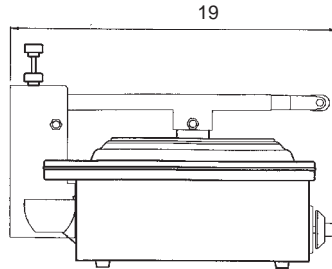

ALL ANVIL EQUIPMENT COMES WITH A ONE YEAR WARRANTY ON COMPONENTS AND DEFECTIVE WORKMANSHIP

ANVIL

SANDWICH PRESSES

MODELS:
TSA 7009
TSA 7109

NOTE:

When viewing the appliance from the front in its usual operating position, the width (W) of the product is the total distance from left to right ; the depth (D) of the product is the total distance from front to back ; the height (H) is the total distance from the bottom of the product to the top

DESCRIPTION	DELUXE SMOOTH PLATES
MODELS UNCOATED	TSA7009
MODELS COATED	TSA7109
SANDWICHES (p/hr)	Approx 90
VOLTAGE (V)	110
POWER (kW)	1.8
DIMENSIONS (in) (W x D x H)	14 x 19 x 13
BOX DIMNS (in) (W x D x H)	18 x 22 x 14
GRILL SURFACE (in) (W x D)	13 x 14
PACKED WT (lbs)	31
COMPLIES WITH SPEC	UL197