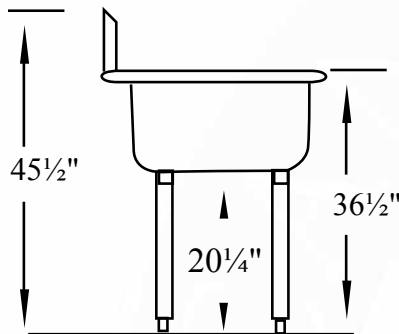

Item# _____
Project: _____
Qty: _____

Economy Corner Sink Stainless Steel 18 Gauge 3 Bowl

Features

- 304 series stainless steel
- 18 gauge construction
- Stainless steel gussets
- 14" deep bowls welded together
- 11½" backsplash (11¾" from deck to tile edge)
- Galvanized legs with adjustable feet
- Basket strainers included

Cannonware Products

Pizzaovens.com

1.877.FOR.OVEN
367.6836

Since 1999

304
Stainless Steel

Item# _____
 Project: _____
 Qty: _____

February 2009

Economy Corner Sink Stainless Steel 18 Gauge 3 Bowl

Cannonware Products

Model	Bowl Size	Drain Boards	Overall Length	Weight/lbs (Shipping)
E3CWP18182-24-C	18" x 18"	Two 24"	63 1/4"	100

Pizzaovens.com

1.877.FOR.OVEN
 367.6836

Since 1999