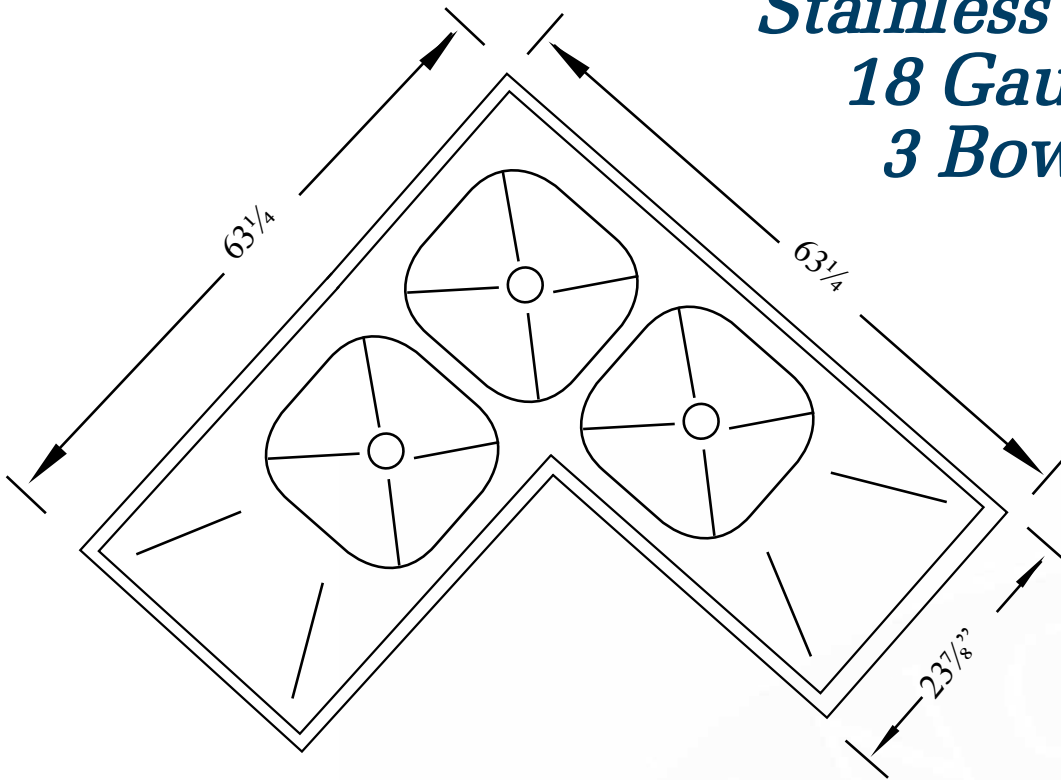

Item# _____
Project: _____
Qty: _____

Economy Corner Sink Stainless Steel 18 Gauge 3 Bowl

Features

- 304 series stainless steel
- 18 gauge construction
- Stainless steel gussets
- 14" deep bowls welded together
- 11½" backsplash (11¾" from deck to tile edge)
- Galvanized legs with adjustable feet
- Basket strainers included

Cannonware Products

Pizzaovens.com

1.877.FOR.OVEN
367.6836

Since 1999

304
Stainless Steel

Item# _____
 Project: _____
 Qty: _____

February 2009

Economy Corner Sink Stainless Steel 18 Gauge 3 Bowl

Cannonware Products

Model	Bowl Size	Drain Boards	Overall Length	Weight/lbs (Shipping)
E3CWP18182-24-C	18" x 18"	Two 24"	63 1/4"	100

Pizzaovens.com

1.877.FOR.OVEN
 367.6836

Since 1999