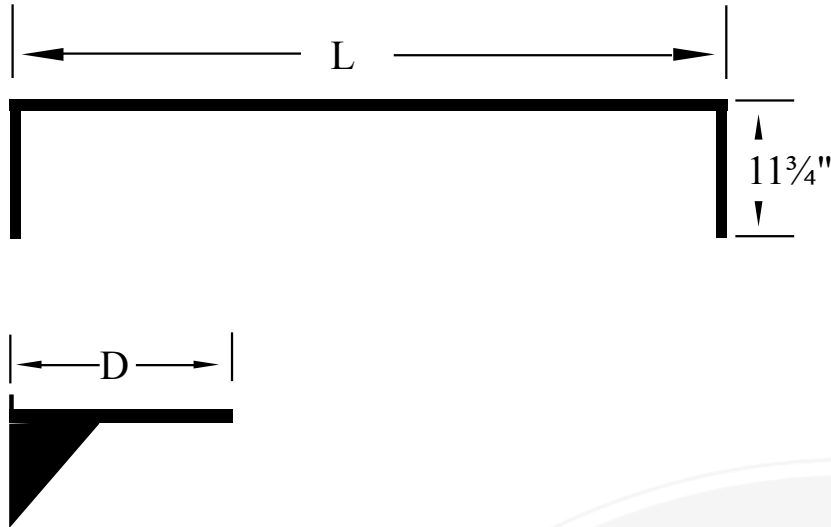

## Wall Shelf

### Features

- 304 series stainless steel
- 18 gauge construction
- Brackets and hardware included
- Ships knocked down for extra storage and freight savings

Cannonware Products

Cannonware Products

Item# \_\_\_\_\_  
 Project: \_\_\_\_\_  
 Qty: \_\_\_\_\_

# Wall Shelf

Cannonware Products

<b>Model</b>	<b>Description</b> (D x L)	<b>Weight/lbs</b> (Shipping)
SSWS1224-CWP	12" x 24"	9
SSWS1236-CWP	12" x 36"	13
SSWS1248-CWP	12" x 48"	16
SSWS1260-CWP	12" x 60"	20
SSWS1272-CWP	12" x 72"	25
SSWS1284-CWP *	12" x 84"	27
SSWS1296-CWP *	12" x 96"	27
SSWS1424-CWP	14" x 24"	11
SSWS1436-CWP	14" x 36"	15
SSWS1448-CWP	14" x 48"	20
SSWS1460-CWP	14" x 60"	23
SSWS1472-CWP	14" x 72"	24
SSWS1484-CWP *	14" x 84"	28
SSWS1496-CWP *	14" x 96"	33