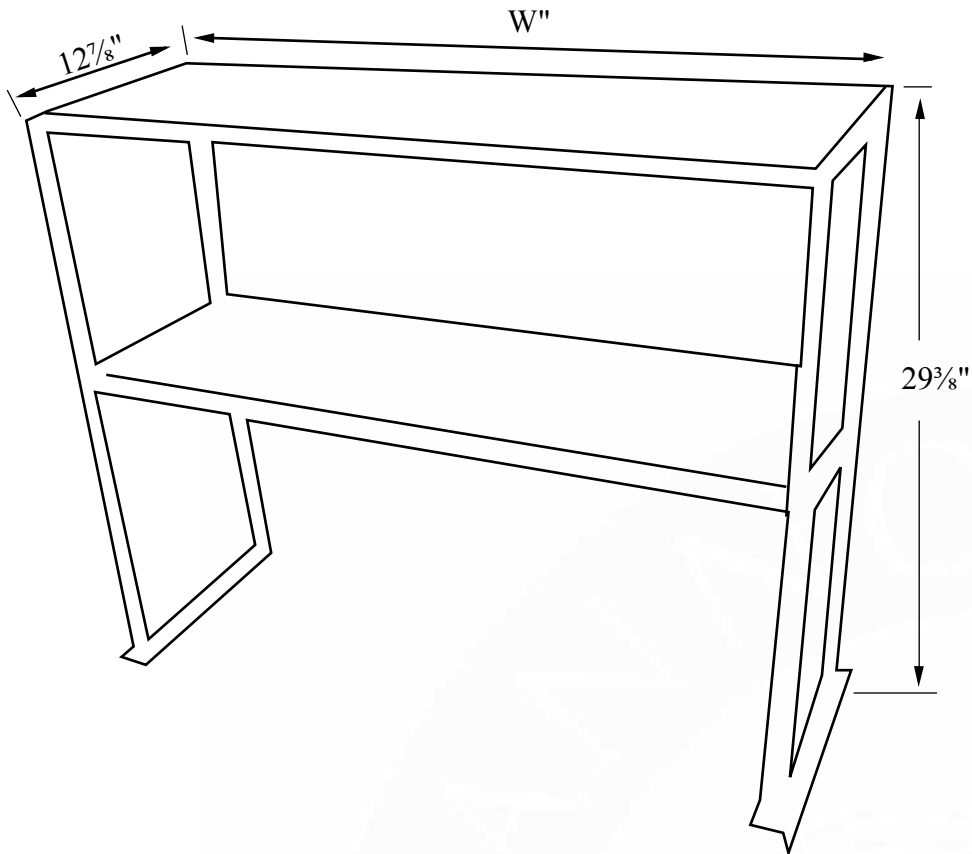

Pizzaovens.com

1.877.FOR.OVEN
367.6836

Since 1999

Over Shelf for Work Tables

Features

- 18 Gauge, 430 Stainless Steel
- 1" Corner Posts
- Easily Attaches to Worktables
- Individually Boxed
- Ships Knocked Down

Cannonware Products

430
Stainless Steel

Cannonware Products

Item# _____
Project: _____
Qty: _____

February 2009

Over Shelf for Work Tables

Cannonware Products

| Model | Size | Weight/lbs (Shipping) |
|--------------|-------------|---------------------------------|
| OS-3E-CWP | 36" | 20 |
| OS-4E-CWP | 48" | 25 |
| OS-5E-CWP | 60" | 30 |
| OS-6E-CWP | 72" | 35 |