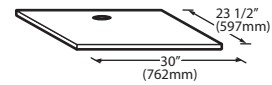

Ice-O-Matic

Storage Bins

Dimensions

NOTES:
Approx. Shipping Weight lbs (kg): B100 191 (86.64 kg) • B120 304 (137.89 kg) • B130 334 (151.5 kg) • B150 338 (153.31 kg) • B170 390 (176.9kg) • B25 95 (43.09 kg) • B40 135 (61.24 kg) • B42 135 (61.24kg) • B55 170 (77.11kg)