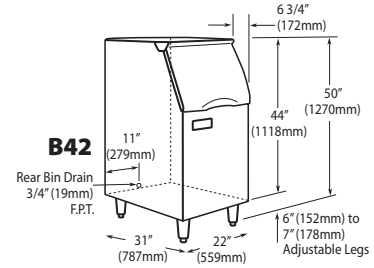

Ice-O-Matic

Storage Bins

Dimensions

NOTES:
Approx. Shipping Weight lbs (kg): B100 191 (86.64 kg) • B120 304 (137.89 kg) • B130 334 (151.5 kg) • B150 338 (153.31 kg) • B170 390 (176.9kg) • B25 95 (43.09 kg) • B40 135 (61.24 kg) • B42 135 (61.24kg) • B55 170 (77.11kg)