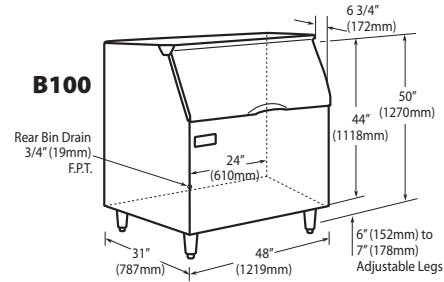

Ice-O-Matic

Storage Bins

Dimensions

NOTES:
Approx. Shipping Weight lbs (kg): B100 191 (86.64 kg) • B120 304 (137.89 kg) • B130 334 (151.5 kg) • B150 338 (153.31 kg) • B170 390 (176.9kg) • B25 95 (43.09 kg) • B40 135 (61.24 kg) • B42 135 (61.24kg) • B55 170 (77.11kg)