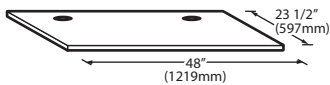

Ice-O-Matic

Storage Bins

Dimensions

NOTES:
Approx. Shipping Weight lbs (kg): B100 191 (86.64 kg) • B120 304 (137.89 kg) • B130 334 (151.5 kg) • B150 338 (153.31 kg) • B170 390 (176.9kg) • B25 95 (43.09 kg) • B40 135 (61.24 kg) • B42 135 (61.24kg) • B55 170 (77.11kg)