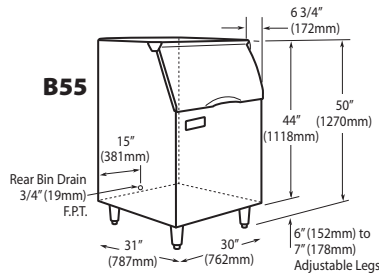

Ice-O-Matic

Storage Bins

Dimensions

NOTES:
Approx. Shipping Weight lbs (kg): B100 191 (86.64 kg) • B120 304 (137.89 kg) • B130 334 (151.5 kg) • B150 338 (153.31 kg) • B170 390 (176.9kg) • B25 95 (43.09 kg) • B40 135 (61.24 kg) • B42 135 (61.24kg) • B55 170 (77.11kg)