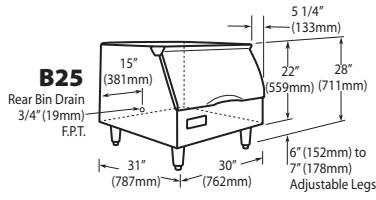

Ice-O-Matic

Storage Bins

Dimensions

NOTES:
Approx. Shipping Weight lbs (kg): B100 191 (86.64 kg) • B120 304 (137.89 kg) • B130 334 (151.5 kg) • B150 338 (153.31 kg) • B170 390 (176.9kg) • B25 95 (43.09 kg) • B40 135 (61.24 kg) • B42 135 (61.24kg) • B55 170 (77.11kg)