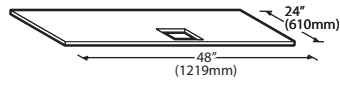

Ice-O-Matic

Storage Bins

Dimensions

NOTES:
Approx. Shipping Weight lbs (kg): B100 191 (86.64 kg) • B120 304 (137.89 kg) • B130 334 (151.5 kg) • B150 338 (153.31 kg) • B170 390 (176.9kg) • B25 95 (43.09 kg) • B40 135 (61.24 kg) • B42 135 (61.24kg) • B55 170 (77.11kg)