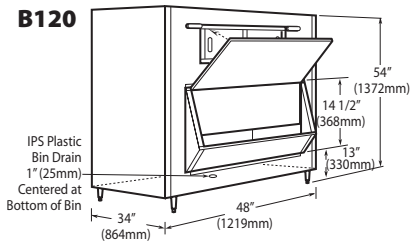

Ice-O-Matic

Storage Bins

Dimensions

NOTES:
Approx. Shipping Weight lbs (kg): B100 191 (86.64 kg) • B120 304 (137.89 kg) • B130 334 (151.5 kg) • B150 338 (153.31 kg) • B170 390 (176.9kg) • B25 95 (43.09 kg) • B40 135 (61.24 kg) • B42 135 (61.24kg) • B55 170 (77.11kg)