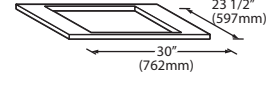

Ice-O-Matic

Storage Bins

Dimensions

NOTES:
Approx. Shipping Weight lbs (kg): B100 191 (86.64 kg) • B120 304 (137.89 kg) • B130 334 (151.5 kg) • B150 338 (153.31 kg) • B170 390 (176.9kg) • B25 95 (43.09 kg) • B40 135 (61.24 kg) • B42 135 (61.24kg) • B55 170 (77.11kg)