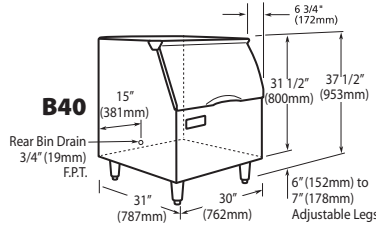

Ice-O-Matic

Storage Bins

Dimensions

NOTES:
Approx. Shipping Weight lbs (kg): B100 191 (86.64 kg) • B120 304 (137.89 kg) • B130 334 (151.5 kg) • B150 338 (153.31 kg) • B170 390 (176.9kg) • B25 95 (43.09 kg) • B40 135 (61.24 kg) • B42 135 (61.24kg) • B55 170 (77.11kg)