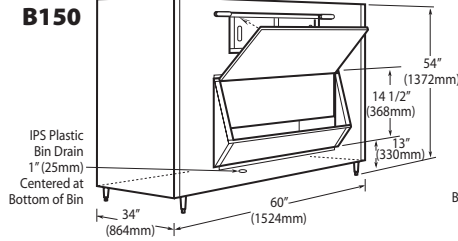

Ice-O-Matic

Storage Bins

Dimensions

NOTES:
Approx. Shipping Weight lbs (kg): B100 191 (86.64 kg) • B120 304 (137.89 kg) • B130 334 (151.5 kg) • B150 338 (153.31 kg) • B170 390 (176.9kg) • B25 95 (43.09 kg) • B40 135 (61.24 kg) • B42 135 (61.24kg) • B55 170 (77.11kg)