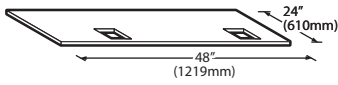

Ice-O-Matic

Storage Bins

Dimensions

NOTES:
Approx. Shipping Weight lbs (kg): B100 191 (86.64 kg) • B120 304 (137.89 kg) • B130 334 (151.5 kg) • B150 338 (153.31 kg) • B170 390 (176.9kg) • B25 95 (43.09 kg) • B40 135 (61.24 kg) • B42 135 (61.24kg) • B55 170 (77.11kg)