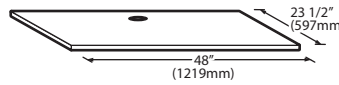

Ice-O-Matic

Storage Bins

Dimensions

NOTES:
Approx. Shipping Weight lbs (kg): B100 191 (86.64 kg) • B120 304 (137.89 kg) • B130 334 (151.5 kg) • B150 338 (153.31 kg) • B170 390 (176.9kg) • B25 95 (43.09 kg) • B40 135 (61.24 kg) • B42 135 (61.24kg) • B55 170 (77.11kg)