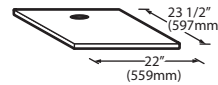

Ice-O-Matic

Storage Bins

Dimensions

NOTES:
Approx. Shipping Weight lbs (kg): B100 191 (86.64 kg) • B120 304 (137.89 kg) • B130 334 (151.5 kg) • B150 338 (153.31 kg) • B170 390 (176.9kg) • B25 95 (43.09 kg) • B40 135 (61.24 kg) • B42 135 (61.24kg) • B55 170 (77.11kg)