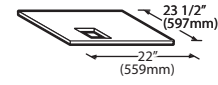

Ice-O-Matic

Storage Bins

Dimensions

NOTES:
Approx. Shipping Weight lbs (kg): B100 191 (86.64 kg) • B120 304 (137.89 kg) • B130 334 (151.5 kg) • B150 338 (153.31 kg) • B170 390 (176.9kg) • B25 95 (43.09 kg) • B40 135 (61.24 kg) • B42 135 (61.24kg) • B55 170 (77.11kg)