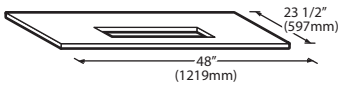

Ice-O-Matic

Storage Bins

Dimensions

NOTES:
Approx. Shipping Weight lbs (kg): B100 191 (86.64 kg) • B120 304 (137.89 kg) • B130 334 (151.5 kg) • B150 338 (153.31 kg) • B170 390 (176.9kg) • B25 95 (43.09 kg) • B40 135 (61.24 kg) • B42 135 (61.24kg) • B55 170 (77.11kg)