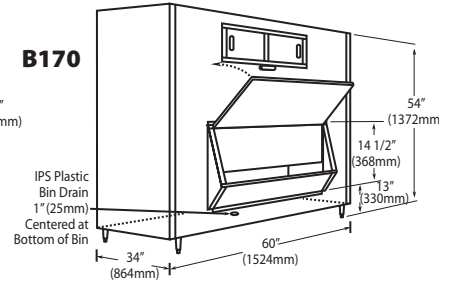

Ice-O-Matic

Storage Bins

Dimensions

NOTES:
Approx. Shipping Weight lbs (kg): B100 191 (86.64 kg) • B120 304 (137.89 kg) • B130 334 (151.5 kg) • B150 338 (153.31 kg) • B170 390 (176.9kg) • B25 95 (43.09 kg) • B40 135 (61.24 kg) • B42 135 (61.24kg) • B55 170 (77.11kg)