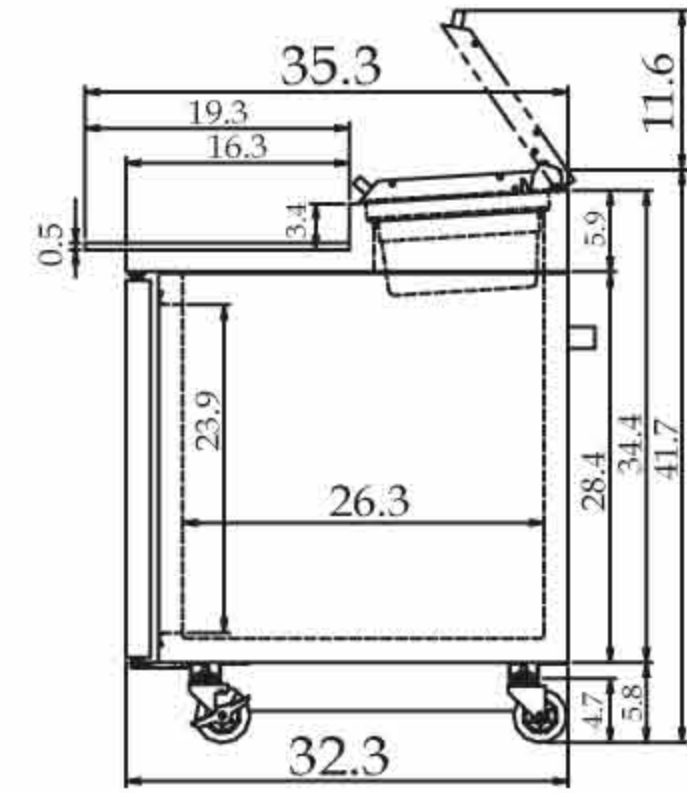

Pizza Prep Tables

CABINET INTERIOR/EXTERIOR SPECIFICATIONS

MODEL	(with caster)	TPR-67SD	TPR-93SD
Exterior Dimension (LxDxH)		67"x32.3"x41.7"	93.4"x32.3"x41.7"
Cubic Feet		20	30.9
Comp.		2/3 HP	2/3 HP
Shelves		4 ea	6 ea
Weight		395lbs	590lbs
Power		115V / 60Hz	115V / 60Hz
Amp		10.4 A	11A
Cord Length		10 Feet	10 Feet
Plug-In		NEMA 5-15P	NEMA 5-15P

*Design and specifications subject to change without notice.

TPR-67SD

TPR-93SD

LISTED
COMMERCIAL
REFRIGERATOR
AND/OR FREEZER
43BK

IS09001

CEC
MEA

(unit : inch)

TPR-67SD PLAN VIEW

TPR-67SD FRONT VIEW

TPR-67SD SIDE VIEW

TPR-93SD PLAN VIEW

TPR-93SD FRONT VIEW

TPR-93SD SIDE VIEW