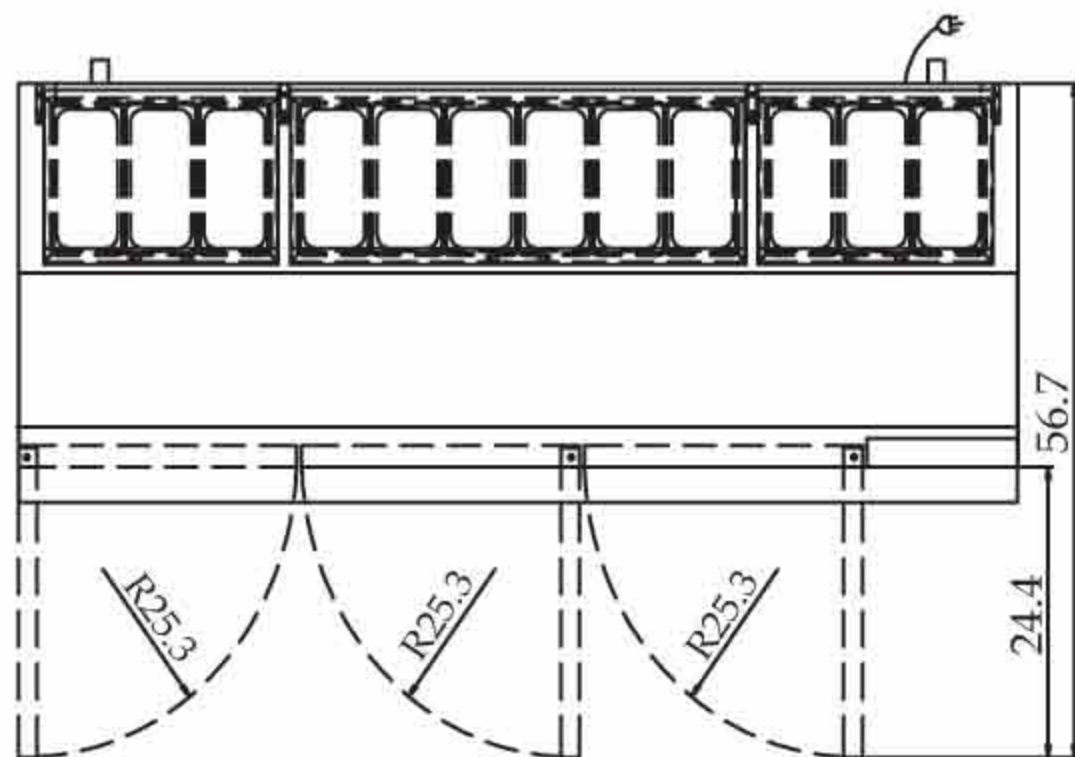

Pizza Prep Tables

CABINET INTERIOR/EXTERIOR SPECIFICATIONS

MODEL	(with caster)	TPR-67SD	TPR-93SD
Exterior Dimension (LxDxH)		67"x32.3"x41.7"	93.4"x32.3"x41.7"
Cubic Feet		20	30.9
Comp.		2/3 HP	2/3 HP
Shelves		4 ea	6 ea
Weight		395lbs	590lbs
Power		115V / 60Hz	115V / 60Hz
Amp		10.4 A	11A
Cord Length		10 Feet	10 Feet
Plug-In		NEMA 5-15P	NEMA 5-15P

*Design and specifications subject to change without notice.

TPR-67SD

TPR-93SD

LISTED
COMMERCIAL
REFRIGERATOR
AND/OR FREEZER
43BK

IS09001

CEC
MEA

(unit : inch)

TPR-67SD PLAN VIEW

TPR-67SD FRONT VIEW

TPR-67SD SIDE VIEW

TPR-93SD PLAN VIEW

TPR-93SD FRONT VIEW

TPR-93SD SIDE VIEW