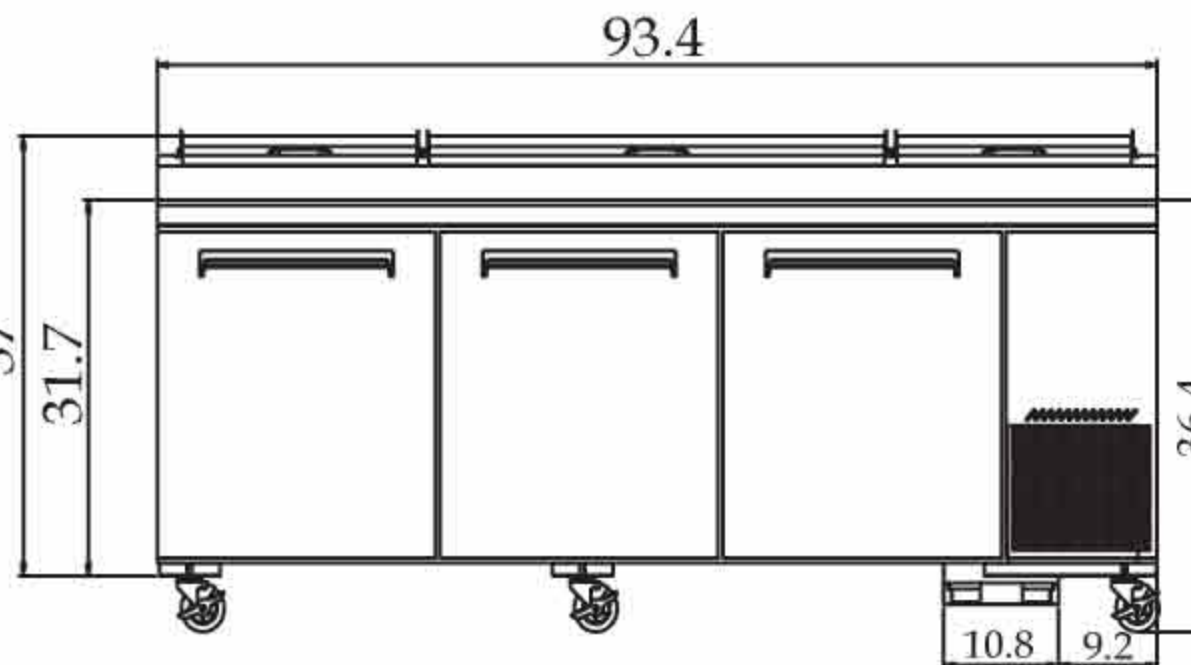

Pizza Prep Tables

CABINET INTERIOR/EXTERIOR SPECIFICATIONS

MODEL	(with caster)	TPR-67SD	TPR-93SD
Exterior Dimension (LxDxH)		67"x32.3"x41.7"	93.4"x32.3"x41.7"
Cubic Feet		20	30.9
Comp.		2/3 HP	2/3 HP
Shelves		4 ea	6 ea
Weight		395lbs	590lbs
Power		115V / 60Hz	115V / 60Hz
Amp		10.4 A	11A
Cord Length		10 Feet	10 Feet
Plug-In		NEMA 5-15P	NEMA 5-15P

*Design and specifications subject to change without notice.

TPR-67SD

TPR-93SD

LISTED
COMMERCIAL
REFRIGERATOR
AND/OR FREEZER
43BK

IS09001

CEC
MEA

(unit : inch)

TPR-67SD PLAN VIEW

TPR-67SD FRONT VIEW

TPR-67SD SIDE VIEW

TPR-93SD PLAN VIEW

TPR-93SD FRONT VIEW

TPR-93SD SIDE VIEW