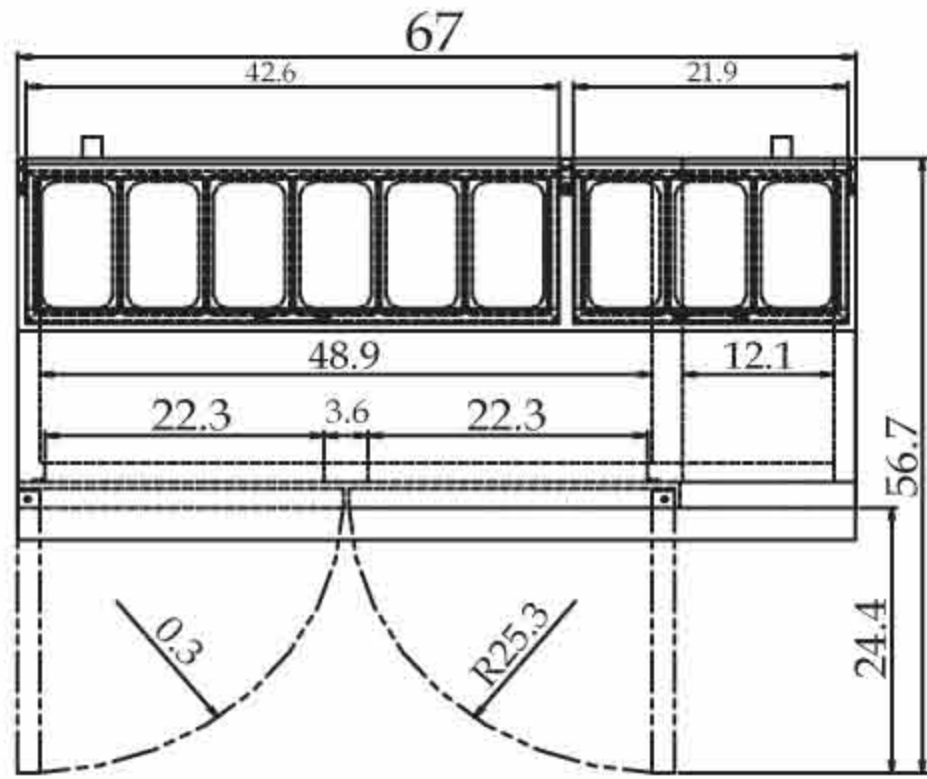

Pizza Prep Tables

CABINET INTERIOR/EXTERIOR SPECIFICATIONS

MODEL	(with caster)	TPR-67SD	TPR-93SD
Exterior Dimension (LxDxH)		67"x32.3"x41.7"	93.4"x32.3"x41.7"
Cubic Feet		20	30.9
Comp.		2/3 HP	2/3 HP
Shelves		4 ea	6 ea
Weight		395lbs	590lbs
Power		115V / 60Hz	115V / 60Hz
Amp		10.4 A	11A
Cord Length		10 Feet	10 Feet
Plug-In		NEMA 5-15P	NEMA 5-15P

*Design and specifications subject to change without notice.

TPR-67SD

TPR-93SD

LISTED
COMMERCIAL
REFRIGERATOR
AND/OR FREEZER
43BK

IS09001

CEC
MEA

(unit : inch)

TPR-67SD PLAN VIEW

TPR-67SD FRONT VIEW

TPR-67SD SIDE VIEW

TPR-93SD PLAN VIEW

TPR-93SD FRONT VIEW

TPR-93SD SIDE VIEW