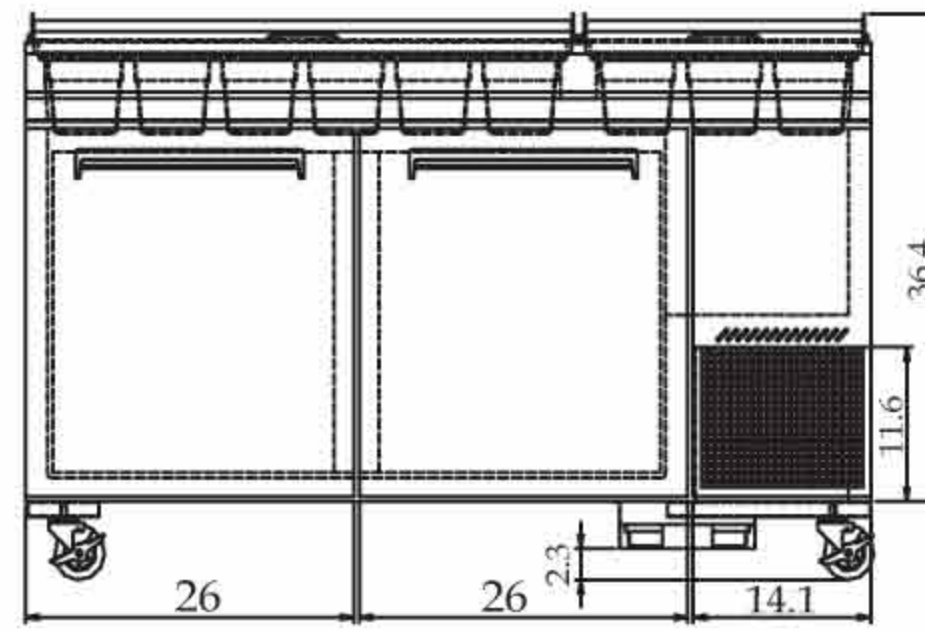

Pizza Prep Tables

CABINET INTERIOR/EXTERIOR SPECIFICATIONS

MODEL	(with caster)	TPR-67SD	TPR-93SD
Exterior Dimension (LxDxH)		67"x32.3"x41.7"	93.4"x32.3"x41.7"
Cubic Feet		20	30.9
Comp.		2/3 HP	2/3 HP
Shelves		4 ea	6 ea
Weight		395lbs	590lbs
Power		115V / 60Hz	115V / 60Hz
Amp		10.4 A	11A
Cord Length		10 Feet	10 Feet
Plug-In		NEMA 5-15P	NEMA 5-15P

*Design and specifications subject to change without notice.

TPR-67SD

TPR-93SD

LISTED
COMMERCIAL
REFRIGERATOR
AND/OR FREEZER
43BK

IS09001

CEC
MEA

(unit : inch)

TPR-67SD PLAN VIEW

TPR-67SD FRONT VIEW

TPR-67SD SIDE VIEW

TPR-93SD PLAN VIEW

TPR-93SD FRONT VIEW

TPR-93SD SIDE VIEW