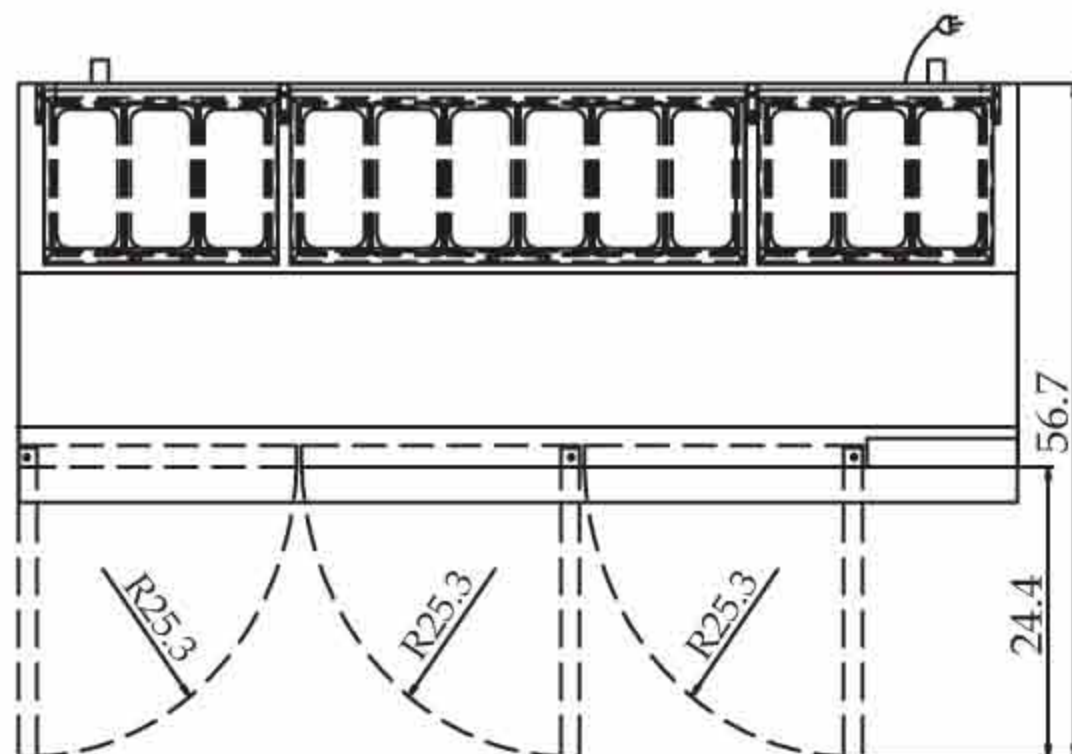

Pizza Prep Tables

CABINET INTERIOR/EXTERIOR SPECIFICATIONS

MODEL	(with caster)	TPR-67SD	TPR-93SD
Exterior Dimension (LxDxH)		67"x32.3"x41.7"	93.4"x32.3"x41.7"
Cubic Feet		20	30.9
Comp.		2/3 HP	2/3 HP
Shelves		4 ea	6 ea
Weight		395lbs	590lbs
Power		115V / 60Hz	115V / 60Hz
Amp		10.4 A	11A
Cord Length		10 Feet	10 Feet
Plug-In		NEMA 5-15P	NEMA 5-15P

*Design and specifications subject to change without notice.

TPR-67SD

TPR-93SD

LISTED
COMMERCIAL
REFRIGERATOR
AND/OR FREEZER
43BK

IS09001

CEC
MEA

(unit : inch)

TPR-67SD PLAN VIEW

TPR-67SD FRONT VIEW

TPR-67SD SIDE VIEW

TPR-93SD PLAN VIEW

TPR-93SD FRONT VIEW

TPR-93SD SIDE VIEW