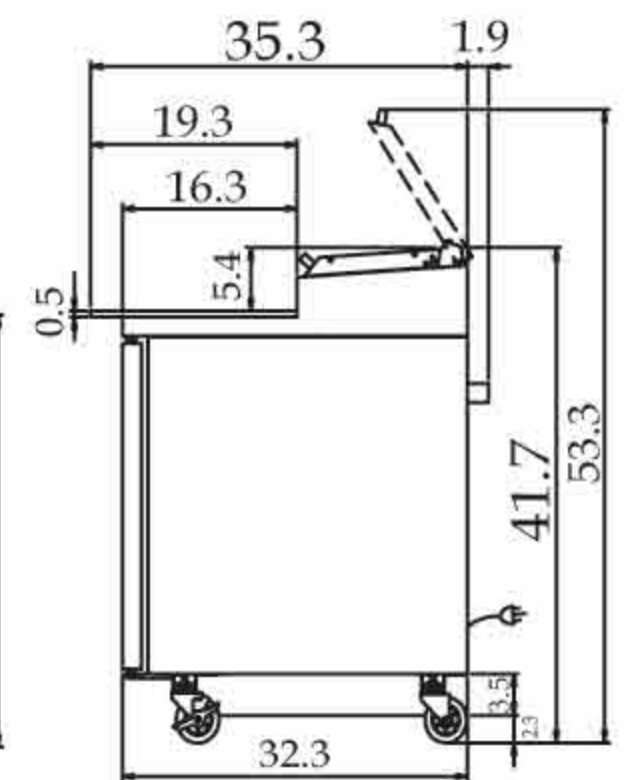

Pizza Prep Tables

CABINET INTERIOR/EXTERIOR SPECIFICATIONS

MODEL	(with caster)	TPR-67SD	TPR-93SD
Exterior Dimension (LxDxH)		67"x32.3"x41.7"	93.4"x32.3"x41.7"
Cubic Feet		20	30.9
Comp.		2/3 HP	2/3 HP
Shelves		4 ea	6 ea
Weight		395lbs	590lbs
Power		115V / 60Hz	115V / 60Hz
Amp		10.4 A	11A
Cord Length		10 Feet	10 Feet
Plug-In		NEMA 5-15P	NEMA 5-15P

TPR-67SD FRONT VIEW

TPR-67SD SIDE VIEW

TPR-93SD PLAN VIEW

TPR-93SD FRONT VIEW

TPR-93SD SIDE VIEW