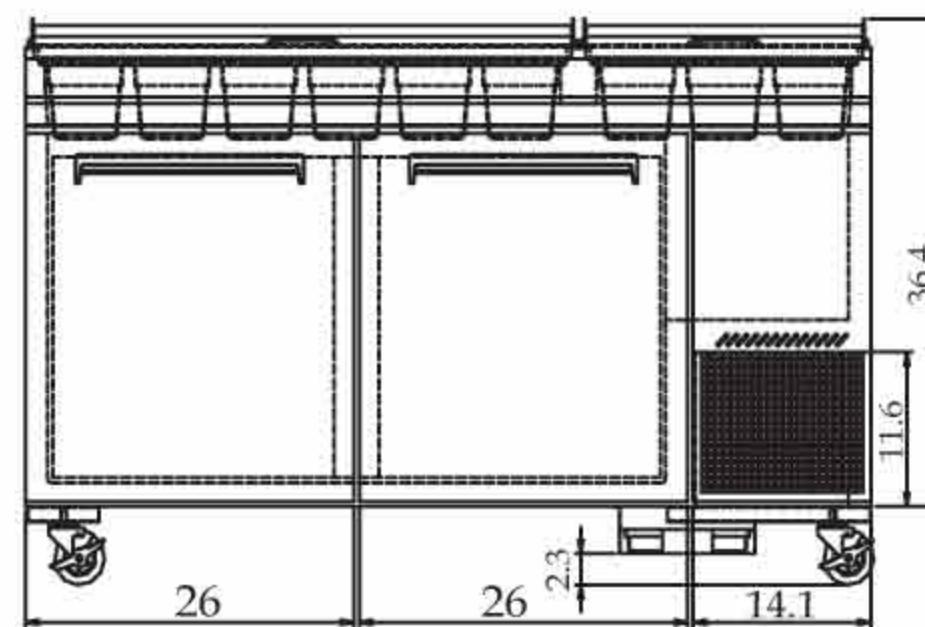

Pizza Prep Tables

CABINET INTERIOR/EXTERIOR SPECIFICATIONS

MODEL	(with caster)	TPR-67SD	TPR-93SD
Exterior Dimension (LxDxH)		67"x32.3"x41.7"	93.4"x32.3"x41.7"
Cubic Feet		20	30.9
Comp.		2/3 HP	2/3 HP
Shelves		4 ea	6 ea
Weight		395lbs	590lbs
Power		115V / 60Hz	115V / 60Hz
Amp		10.4 A	11A
Cord Length		10 Feet	10 Feet
Plug-In		NEMA 5-15P	NEMA 5-15P

*Design and specifications subject to change without notice.

TPR-67SD

TPR-93SD

LISTED
COMMERCIAL
REFRIGERATOR
AND/OR FREEZER
43BK

IS09001

CEC
MEA

(unit : inch)

TPR-67SD PLAN VIEW

TPR-67SD FRONT VIEW

TPR-67SD SIDE VIEW

TPR-93SD PLAN VIEW

TPR-93SD FRONT VIEW

TPR-93SD SIDE VIEW