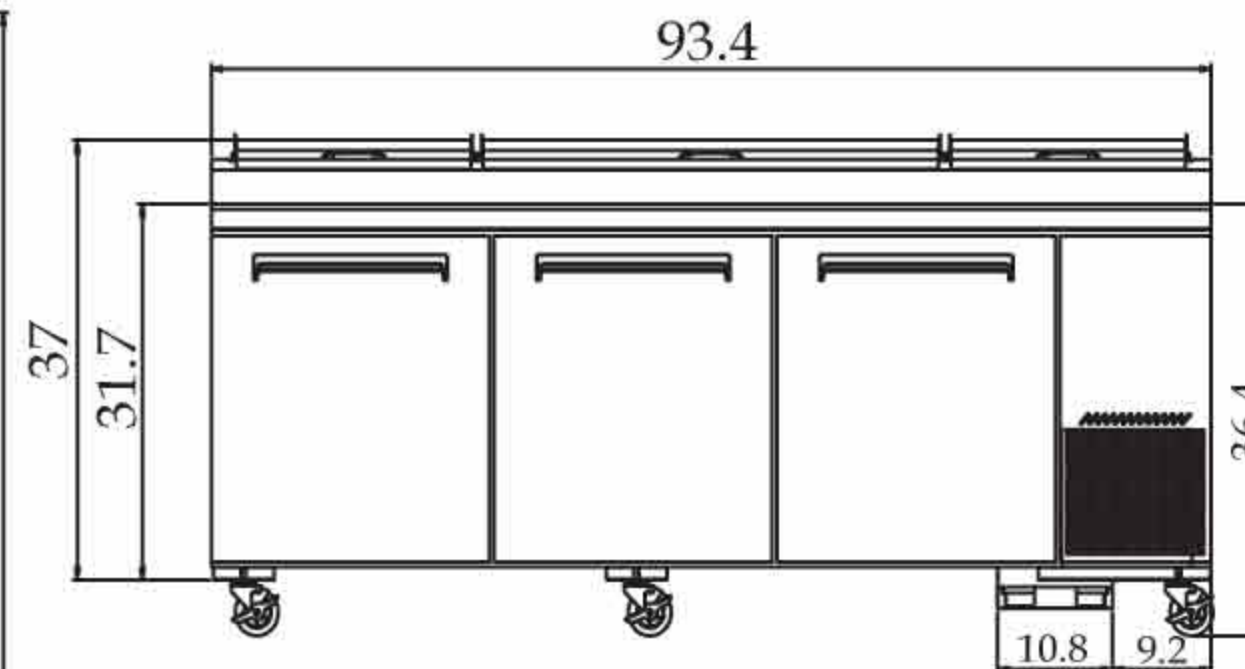

Pizza Prep Tables

CABINET INTERIOR/EXTERIOR SPECIFICATIONS

MODEL	(with caster)	TPR-67SD	TPR-93SD
Exterior Dimension (LxDxH)		67"x32.3"x41.7"	93.4"x32.3"x41.7"
Cubic Feet		20	30.9
Comp.		2/3 HP	2/3 HP
Shelves		4 ea	6 ea
Weight		395lbs	590lbs
Power		115V / 60Hz	115V / 60Hz
Amp		10.4 A	11A
Cord Length		10 Feet	10 Feet
Plug-In		NEMA 5-15P	NEMA 5-15P

*Design and specifications subject to change without notice.

TPR-67SD

TPR-93SD

LISTED
COMMERCIAL
REFRIGERATOR
AND/OR FREEZER
43BK

IS09001

CEC
MEA

(unit : inch)

TPR-67SD PLAN VIEW

TPR-67SD FRONT VIEW

TPR-67SD SIDE VIEW

TPR-93SD PLAN VIEW

TPR-93SD FRONT VIEW

TPR-93SD SIDE VIEW