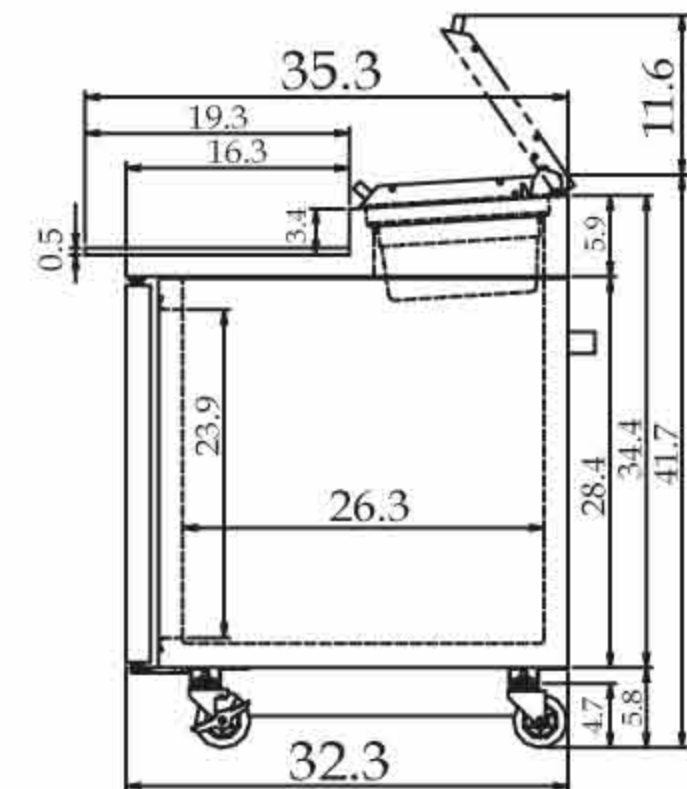

Pizza Prep Tables

CABINET INTERIOR/EXTERIOR SPECIFICATIONS

MODEL	(with caster)	TPR-67SD	TPR-93SD
Exterior Dimension (LxDxH)		67"x32.3"x41.7"	93.4"x32.3"x41.7"
Cubic Feet		20	30.9
Comp.		2/3 HP	2/3 HP
Shelves		4 ea	6 ea
Weight		395lbs	590lbs
Power		115V / 60Hz	115V / 60Hz
Amp		10.4 A	11A
Cord Length		10 Feet	10 Feet
Plug-In		NEMA 5-15P	NEMA 5-15P

*Design and specifications subject to change without notice.

TPR-67SD

TPR-93SD

LISTED
COMMERCIAL
REFRIGERATOR
AND/OR FREEZER
43BK

IS09001

CEC
MEA

(unit : inch)

TPR-67SD PLAN VIEW

TPR-67SD FRONT VIEW

TPR-67SD SIDE VIEW

TPR-93SD PLAN VIEW

TPR-93SD FRONT VIEW

TPR-93SD SIDE VIEW