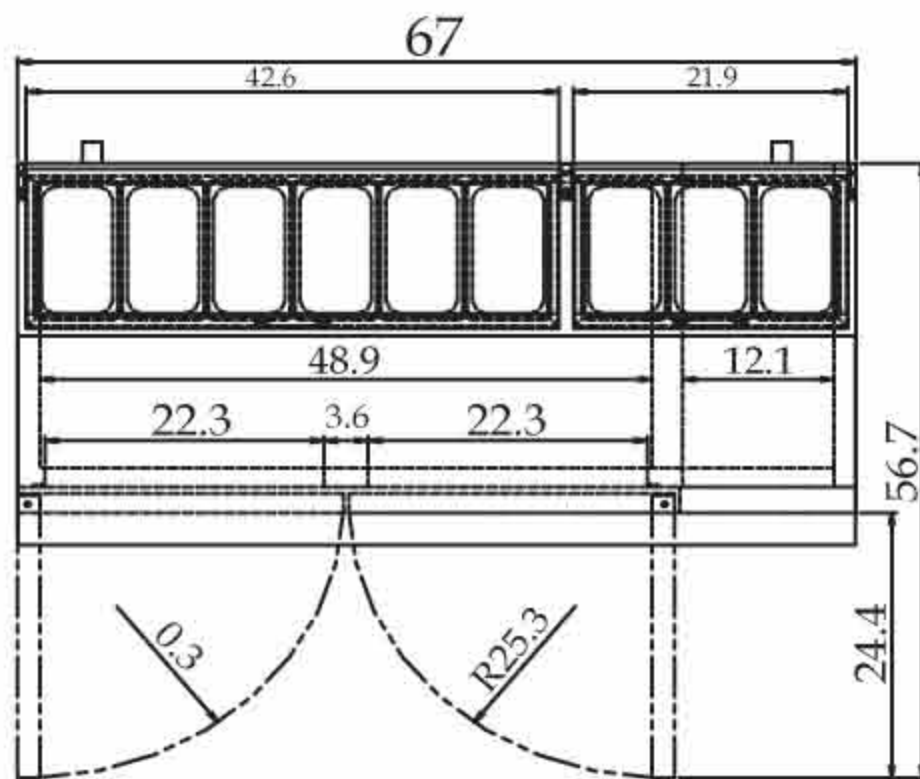

Pizza Prep Tables

CABINET INTERIOR/EXTERIOR SPECIFICATIONS

MODEL	(with caster)	TPR-67SD	TPR-93SD
Exterior Dimension (LxDxH)		67"x32.3"x41.7"	93.4"x32.3"x41.7"
Cubic Feet		20	30.9
Comp.		2/3 HP	2/3 HP
Shelves		4 ea	6 ea
Weight		395lbs	590lbs
Power		115V / 60Hz	115V / 60Hz
Amp		10.4 A	11A
Cord Length		10 Feet	10 Feet
Plug-In		NEMA 5-15P	NEMA 5-15P

*Design and specifications subject to change without notice.

TPR-67SD

TPR-93SD

LISTED
COMMERCIAL
REFRIGERATOR
AND/OR FREEZER
43BK

IS09001

CEC
MEA

(unit : inch)

TPR-67SD PLAN VIEW

TPR-67SD FRONT VIEW

TPR-67SD SIDE VIEW

TPR-93SD PLAN VIEW

TPR-93SD FRONT VIEW

TPR-93SD SIDE VIEW