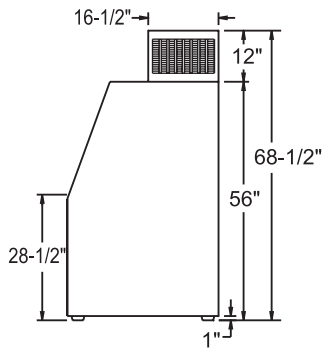

WARRANTY

- Standard limited four year extended compressor and one year limited parts and labor

IM SERIES

INDOOR AND OUTDOOR ICE MERCHANDISERS

TECHNICAL SPECIFICATIONS

MODEL	DIMENSIONS (in.)			DIMENSIONS (mm)			VOLTS	AMPS	UNIT H.P.	CAPACITY 8 LB. BAGS	SHIP CU. FT.	SHIP WT. LB/KG
	L	D	H	L	D	H						
IM-38	50 ¹ / ₂	35 ¹ / ₂	68 ¹ / ₂	1283	902	1740	115	5.7	1/4	125	90.3	340/155
IM-60	75	35 ¹ / ₂	68 ¹ / ₂	1905	902	1740	115	7.7	1/3	200	132.1	430/195
IM-45G*	48	30	76 ¹ / ₂	1219	762	1943	115	9.3	1/3	137	87.2	380/173

*Single glass door model for indoor use only.

IM-38

IM-60

IM-45G INDOOR MODEL

PLAN VIEW

SIDE VIEW

ELEVATION VIEW

NOTE: All specifications subject to change without notice.