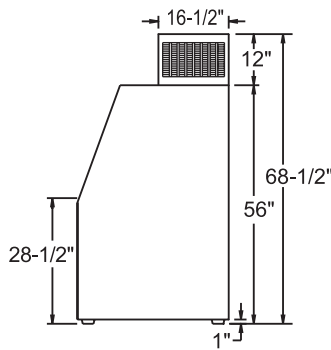

WARRANTY

- Standard limited four year extended compressor and one year limited parts and labor

IM SERIES

INDOOR AND OUTDOOR ICE MERCHANDISERS

TECHNICAL SPECIFICATIONS

MODEL	DIMENSIONS (in.)			DIMENSIONS (mm)			VOLTS	AMPS	UNIT H.P.	CAPACITY 8 LB. BAGS	SHIP CU. FT.	SHIP WT. LB/KG
	L	D	H	L	D	H						
IM-38	50 ¹ / ₂	35 ¹ / ₂	68 ¹ / ₂	1283	902	1740	115	5.7	1/4	125	90.3	340/155
IM-60	75	35 ¹ / ₂	68 ¹ / ₂	1905	902	1740	115	7.7	1/3	200	132.1	430/195
IM-45G*	48	30	76 ¹ / ₂	1219	762	1943	115	9.3	1/3	137	87.2	380/173

*Single glass door model for indoor use only.

IM-38

IM-60

IM-45G INDOOR MODEL

PLAN VIEW

SIDE VIEW

ELEVATION VIEW

NOTE: All specifications subject to change without notice.