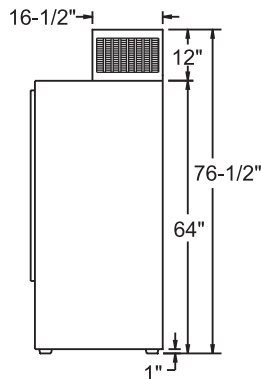

WARRANTY

- Standard limited four year extended compressor and one year limited parts and labor

IM SERIES

INDOOR AND OUTDOOR ICE MERCHANDISERS

TECHNICAL SPECIFICATIONS

MODEL	DIMENSIONS (in.)			DIMENSIONS (mm)			VOLTS	AMPS	UNIT H.P.	CAPACITY 8 LB. BAGS	SHIP CU. FT.	SHIP WT. LB/KG
	L	D	H	L	D	H						
IM-38	50 ¹ / ₂	35 ¹ / ₂	68 ¹ / ₂	1283	902	1740	115	5.7	1/4	125	90.3	340/155
IM-60	75	35 ¹ / ₂	68 ¹ / ₂	1905	902	1740	115	7.7	1/3	200	132.1	430/195
IM-45G*	48	30	76 ¹ / ₂	1219	762	1943	115	9.3	1/3	137	87.2	380/173

*Single glass door model for indoor use only.

IM-38

IM-60

IM-45G INDOOR MODEL

PLAN VIEW

SIDE VIEW

ELEVATION VIEW

NOTE: All specifications subject to change without notice.