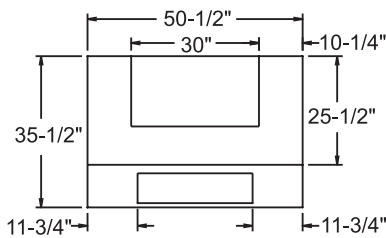

WARRANTY

- Standard limited four year extended compressor and one year limited parts and labor

IM SERIES

INDOOR AND OUTDOOR ICE MERCHANDISERS

TECHNICAL SPECIFICATIONS

MODEL	DIMENSIONS (in.)			DIMENSIONS (mm)			VOLTS	AMPS	UNIT H.P.	CAPACITY 8 LB. BAGS	SHIP CU. FT.	SHIP WT. LB/KG
	L	D	H	L	D	H						
IM-38	50 ¹ / ₂	35 ¹ / ₂	68 ¹ / ₂	1283	902	1740	115	5.7	1/4	125	90.3	340/155
IM-60	75	35 ¹ / ₂	68 ¹ / ₂	1905	902	1740	115	7.7	1/3	200	132.1	430/195
IM-45G*	48	30	76 ¹ / ₂	1219	762	1943	115	9.3	1/3	137	87.2	380/173

*Single glass door model for indoor use only.

IM-38

IM-60

IM-45G INDOOR MODEL

PLAN VIEW

SIDE VIEW

ELEVATION VIEW

NOTE: All specifications subject to change without notice.