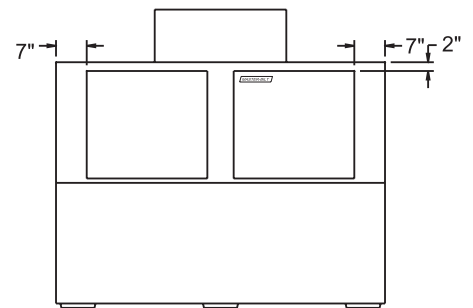

WARRANTY

- Standard limited four year extended compressor and one year limited parts and labor

IM SERIES

INDOOR AND OUTDOOR ICE MERCHANDISERS

TECHNICAL SPECIFICATIONS

MODEL	DIMENSIONS (in.)			DIMENSIONS (mm)			VOLTS	AMPS	UNIT H.P.	CAPACITY 8 LB. BAGS	SHIP CU. FT.	SHIP WT. LB/KG
	L	D	H	L	D	H						
IM-38	50 ¹ / ₂	35 ¹ / ₂	68 ¹ / ₂	1283	902	1740	115	5.7	1/4	125	90.3	340/155
IM-60	75	35 ¹ / ₂	68 ¹ / ₂	1905	902	1740	115	7.7	1/3	200	132.1	430/195
IM-45G*	48	30	76 ¹ / ₂	1219	762	1943	115	9.3	1/3	137	87.2	380/173

*Single glass door model for indoor use only.

IM-38

IM-60

IM-45G INDOOR MODEL

PLAN VIEW

SIDE VIEW

ELEVATION VIEW

NOTE: All specifications subject to change without notice.