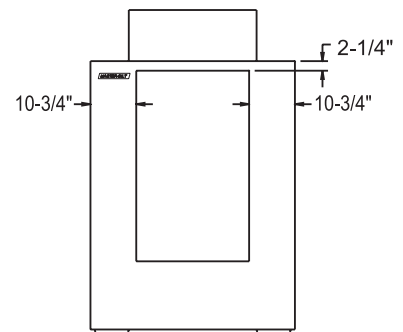

WARRANTY

- Standard limited four year extended compressor and one year limited parts and labor

IM SERIES

INDOOR AND OUTDOOR ICE MERCHANDISERS

TECHNICAL SPECIFICATIONS

MODEL	DIMENSIONS (in.)			DIMENSIONS (mm)			VOLTS	AMPS	UNIT H.P.	CAPACITY 8 LB. BAGS	SHIP CU. FT.	SHIP WT. LB/KG
	L	D	H	L	D	H						
IM-38	50 ¹ / ₂	35 ¹ / ₂	68 ¹ / ₂	1283	902	1740	115	5.7	1/4	125	90.3	340/155
IM-60	75	35 ¹ / ₂	68 ¹ / ₂	1905	902	1740	115	7.7	1/3	200	132.1	430/195
IM-45G*	48	30	76 ¹ / ₂	1219	762	1943	115	9.3	1/3	137	87.2	380/173

*Single glass door model for indoor use only.

IM-38

IM-60

IM-45G INDOOR MODEL

PLAN VIEW

SIDE VIEW

ELEVATION VIEW

NOTE: All specifications subject to change without notice.