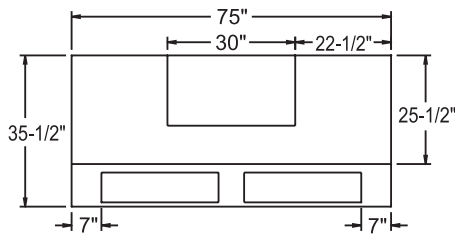

WARRANTY

- Standard limited four year extended compressor and one year limited parts and labor

IM SERIES

INDOOR AND OUTDOOR ICE MERCHANDISERS

TECHNICAL SPECIFICATIONS

MODEL	DIMENSIONS (in.)			DIMENSIONS (mm)			VOLTS	AMPS	UNIT H.P.	CAPACITY 8 LB. BAGS	SHIP CU. FT.	SHIP WT. LB/KG
	L	D	H	L	D	H						
IM-38	50 ¹ / ₂	35 ¹ / ₂	68 ¹ / ₂	1283	902	1740	115	5.7	1/4	125	90.3	340/155
IM-60	75	35 ¹ / ₂	68 ¹ / ₂	1905	902	1740	115	7.7	1/3	200	132.1	430/195
IM-45G*	48	30	76 ¹ / ₂	1219	762	1943	115	9.3	1/3	137	87.2	380/173

*Single glass door model for indoor use only.

IM-38

IM-60

IM-45G INDOOR MODEL

PLAN VIEW

SIDE VIEW

ELEVATION VIEW

NOTE: All specifications subject to change without notice.