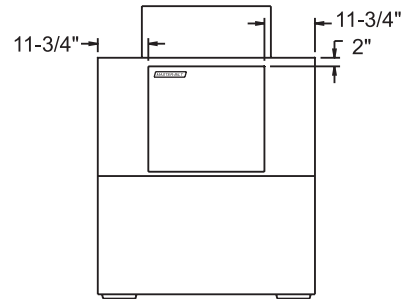

WARRANTY

- Standard limited four year extended compressor and one year limited parts and labor

IM SERIES

INDOOR AND OUTDOOR ICE MERCHANDISERS

TECHNICAL SPECIFICATIONS

MODEL	DIMENSIONS (in.)			DIMENSIONS (mm)			VOLTS	AMPS	UNIT H.P.	CAPACITY 8 LB. BAGS	SHIP CU. FT.	SHIP WT. LB/KG
	L	D	H	L	D	H						
IM-38	50 ¹ / ₂	35 ¹ / ₂	68 ¹ / ₂	1283	902	1740	115	5.7	1/4	125	90.3	340/155
IM-60	75	35 ¹ / ₂	68 ¹ / ₂	1905	902	1740	115	7.7	1/3	200	132.1	430/195
IM-45G*	48	30	76 ¹ / ₂	1219	762	1943	115	9.3	1/3	137	87.2	380/173

*Single glass door model for indoor use only.

IM-38

IM-60

IM-45G INDOOR MODEL

PLAN VIEW

SIDE VIEW

ELEVATION VIEW

NOTE: All specifications subject to change without notice.