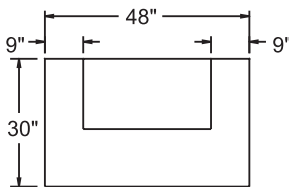

*Single glass door model for indoor use only.

IM-38

IM-60

IM-45G INDOOR MODEL

PLAN VIEW

SIDE VIEW

ELEVATION VIEW

NOTE: All specifications subject to change without notice.