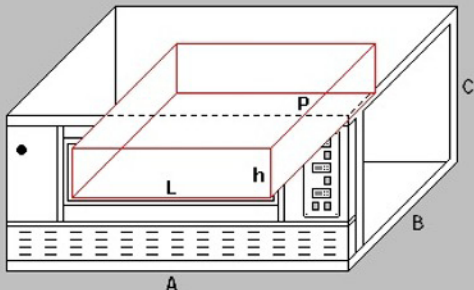

# Comby Gas Pizza

**Restaurant Equipment Worldwide**  
**Toll Free: 877.FOR.OWEN**  
**International: +1 859.885.1988**

| MOD.     | DIMENSIONS cm         |                       | COOKING CAPACITY    |                       | TEMPERATURE<br>Max | POWER<br>USED<br>Kcal/h |        |
|----------|-----------------------|-----------------------|---------------------|-----------------------|--------------------|-------------------------|--------|
|          | Chambers<br>L x P x h | Exterior<br>A x B x C | Trays cm<br>40 x 60 | Round pizzas<br>cm 30 |                    | Min                     | Max    |
|          |                       |                       |                     |                       |                    |                         |        |
| CGR 17/A | 60x 70x17             | 110x105x61            | 1                   | 4                     | 450°C              | 9.000                   | 18.000 |
| CGR 17/B | 60x100x17             | 110x135x61            | 2                   | 6                     | 450°C              | 10.350                  | 20.700 |
| CGR 17/C | 60x130x17             | 110x165x61            | 3                   | 8                     | 450°C              | 11.100                  | 22.200 |
| CGR 17/D | 70x100x17             | 120x135x61            | 2                   | 6                     | 450°C              | 10.350                  | 20.700 |
| CGR 17/E | 70x130x17             | 120x165x61            | 3                   | 8                     | 450°C              | 11.100                  | 22.200 |
| CGR 17/F | 80x100x17             | 130x135x61            | 3                   | 6                     | 450°C              | 13.800                  | 27.600 |
| CGR 17/G | 80x130x17             | 130x165x61            | 4                   | 8                     | 450°C              | 14.800                  | 29.600 |
| CGR 17/H | 90x100x17             | 140x135x61            | 3                   | 9                     | 450°C              | 13.800                  | 27.600 |
| CGR 17/I | 90x130x17             | 140x165x61            | 4                   | 12                    | 450°C              | 14.800                  | 29.600 |
| CGR 17/L | 100x130x17            | 150x165x61            | 4                   | 12                    | 450°C              | 14.800                  | 29.600 |
| CGR 17/M | 120x 70x17            | 175x105x61            | 3                   | 8                     | 450°C              | 14.800                  | 25.600 |
| CGR 17/N | 120x100x17            | 175x135x61            | 4                   | 12                    | 450°C              | 13.800                  | 27.600 |
| CGR 17/O | 120x130x17            | 175x165x61            | 6                   | 16                    | 450°C              | 14.800                  | 29.600 |