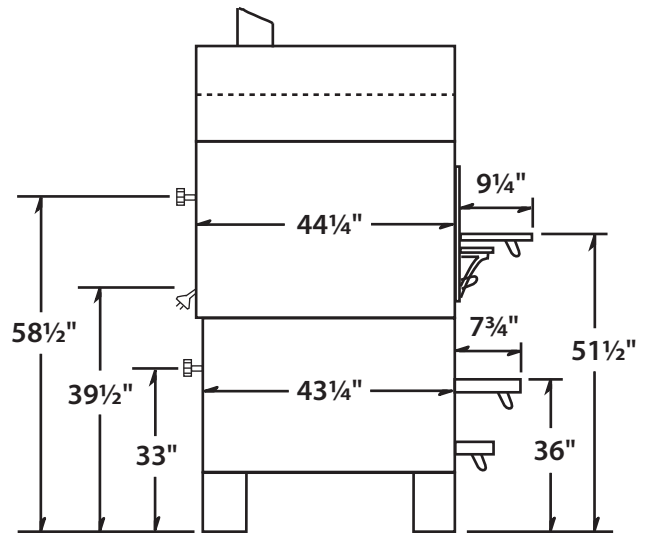

Combo Oven Specifications

Model No. MBC448 & MBC660

Phone: (631) 226-6688

FAX: (631) 226-6890

Top View ↘

Dotted Lines Indicate
Flat Dome Model Dimensions

Four Pie Model ↘

Six Pie Model ↘