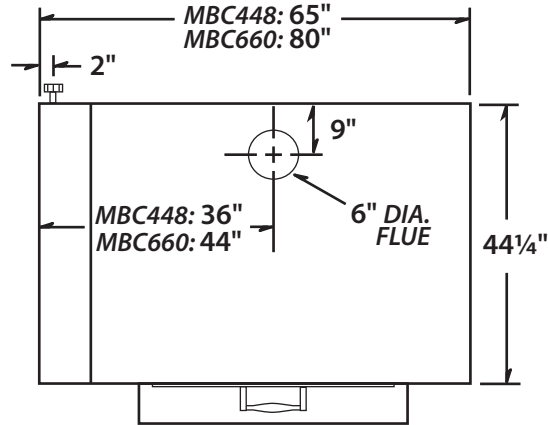

Combo Oven Specifications

Model No. MBC448 & MBC660

Phone: (631) 226-6688

FAX: (631) 226-6890

Top View ↘

Dotted Lines Indicate
Flat Dome Model Dimensions

Four Pie Model ↘

Six Pie Model ↘