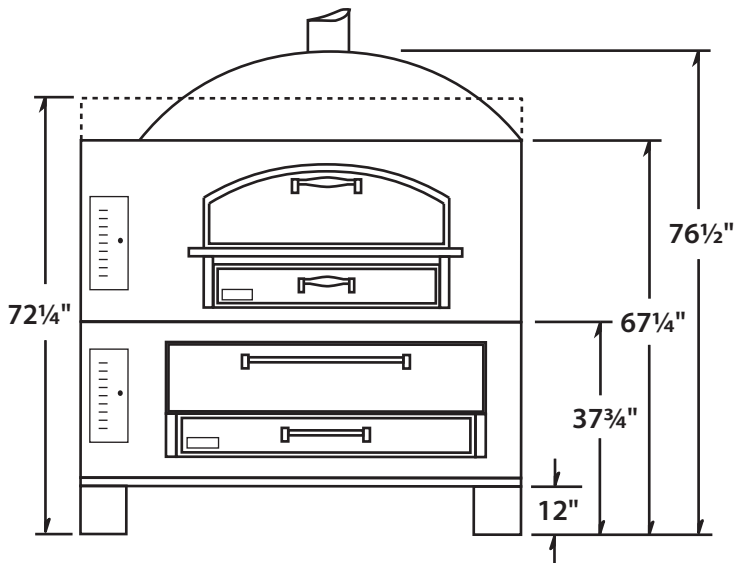

Combo Oven Specifications

Model No. MBC448 & MBC660

Phone: (631) 226-6688

FAX: (631) 226-6890

Top View ↘

Dotted Lines Indicate
Flat Dome Model Dimensions

Four Pie Model ↘

Six Pie Model ↘