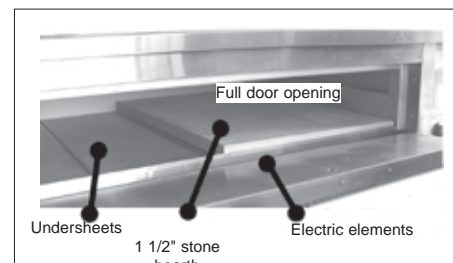

## Electric Pizza and Bake Oven Model 902 SS

Space saver model only 36" (91cm) deep to fit kitchen lineup

- \* **Stainless Steel Top, Sides and Front.**
- \* **Long life super efficient tubular elements.**
- \* **12", 18", 24" or 30" legs 12ga. steel painted legs available. Must specify size when ordering oven.**
- \* **Door opening full size of deck.**
- \* **1 1/2" refractory stone hearth over metal undersheets (12ga. steel) with heating elements in 1 1/2" airspace for even heat distribution throughout oven cavity.**

### Options

- \* **12", 18", 24" or 30" stainless steel legs.**
- \* **Center wire shelf.**
- \* **Locking casters for legs.**
- \* **Steam Injection: Interior S/S piping ready to receive external steam (by others).**
- \* **Electronic temperature control.**