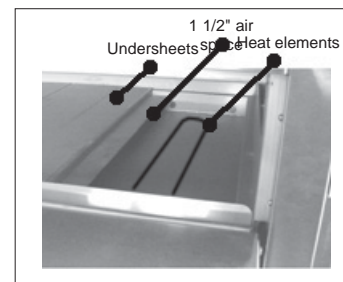

## Electric Pizza and Bake Oven Model 902 SS

Space saver model only 36" (91cm) deep to fit kitchen lineup

- \* **Stainless Steel Top, Sides and Front.**
- \* **Long life super efficient tubular elements.**
- \* **12", 18", 24" or 30" legs 12ga. steel painted legs available. Must specify size when ordering oven.**
- \* **Door opening full size of deck.**
- \* **1 1/2" refractory stone hearth over metal undersheets (12ga. steel) with heating elements in 1 1/2" airspace for even heat distribution throughout oven cavity.**

### Options

- \* **12", 18", 24" or 30" stainless steel legs.**
- \* **Center wire shelf.**
- \* **Locking casters for legs.**
- \* **Steam Injection: Interior S/S piping ready to receive external steam (by others).**
- \* **Electronic temperature control.**