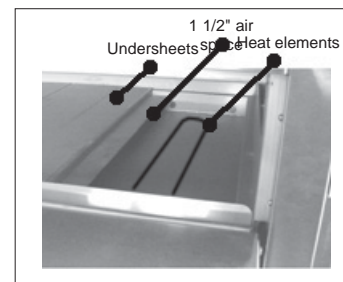

ZESTO

Electric Pizza and Bake Oven Model 902 SS

Space saver model only 36" (91cm) deep to fit kitchen lineup

- * **Stainless Steel Top, Sides and Front.**
- * **Long life super efficient tubular elements.**
- * **12", 18", 24" or 30" legs 12ga. steel painted legs available. Must specify size when ordering oven.**
- * **Door opening full size of deck.**
- * **1 1/2" refractory stone hearth over metal undersheets (12ga. steel) with heating elements in 1 1/2" airspace for even heat distribution throughout oven cavity.**

Options

- * **12", 18", 24" or 30" stainless steel legs.**
- * **Locking casters for legs.**
- * **Electronic temperature control.**
- * **Center wire shelf.**
- * **Steam Injection: Interior S/S piping ready to receive external steam (by others).**