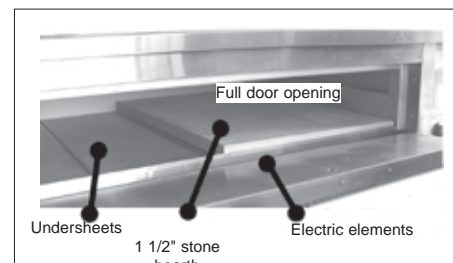

ZESTO

Electric Pizza and Bake Oven Model 902 SS

Space saver model only 36" (91cm) deep to fit kitchen lineup

- * **Stainless Steel Top, Sides and Front.**
- * **Long life super efficient tubular elements.**
- * **12", 18", 24" or 30" legs 12ga. steel painted legs available. Must specify size when ordering oven.**
- * **Door opening full size of deck.**
- * **1 1/2" refractory stone hearth over metal undersheets (12ga. steel) with heating elements in 1 1/2" airspace for even heat distribution throughout oven cavity.**

Options

- * **12", 18", 24" or 30" stainless steel legs.**
- * **Locking casters for legs.**
- * **Electronic temperature control.**
- * **Center wire shelf.**
- * **Steam Injection: Interior S/S piping ready to receive external steam (by others).**